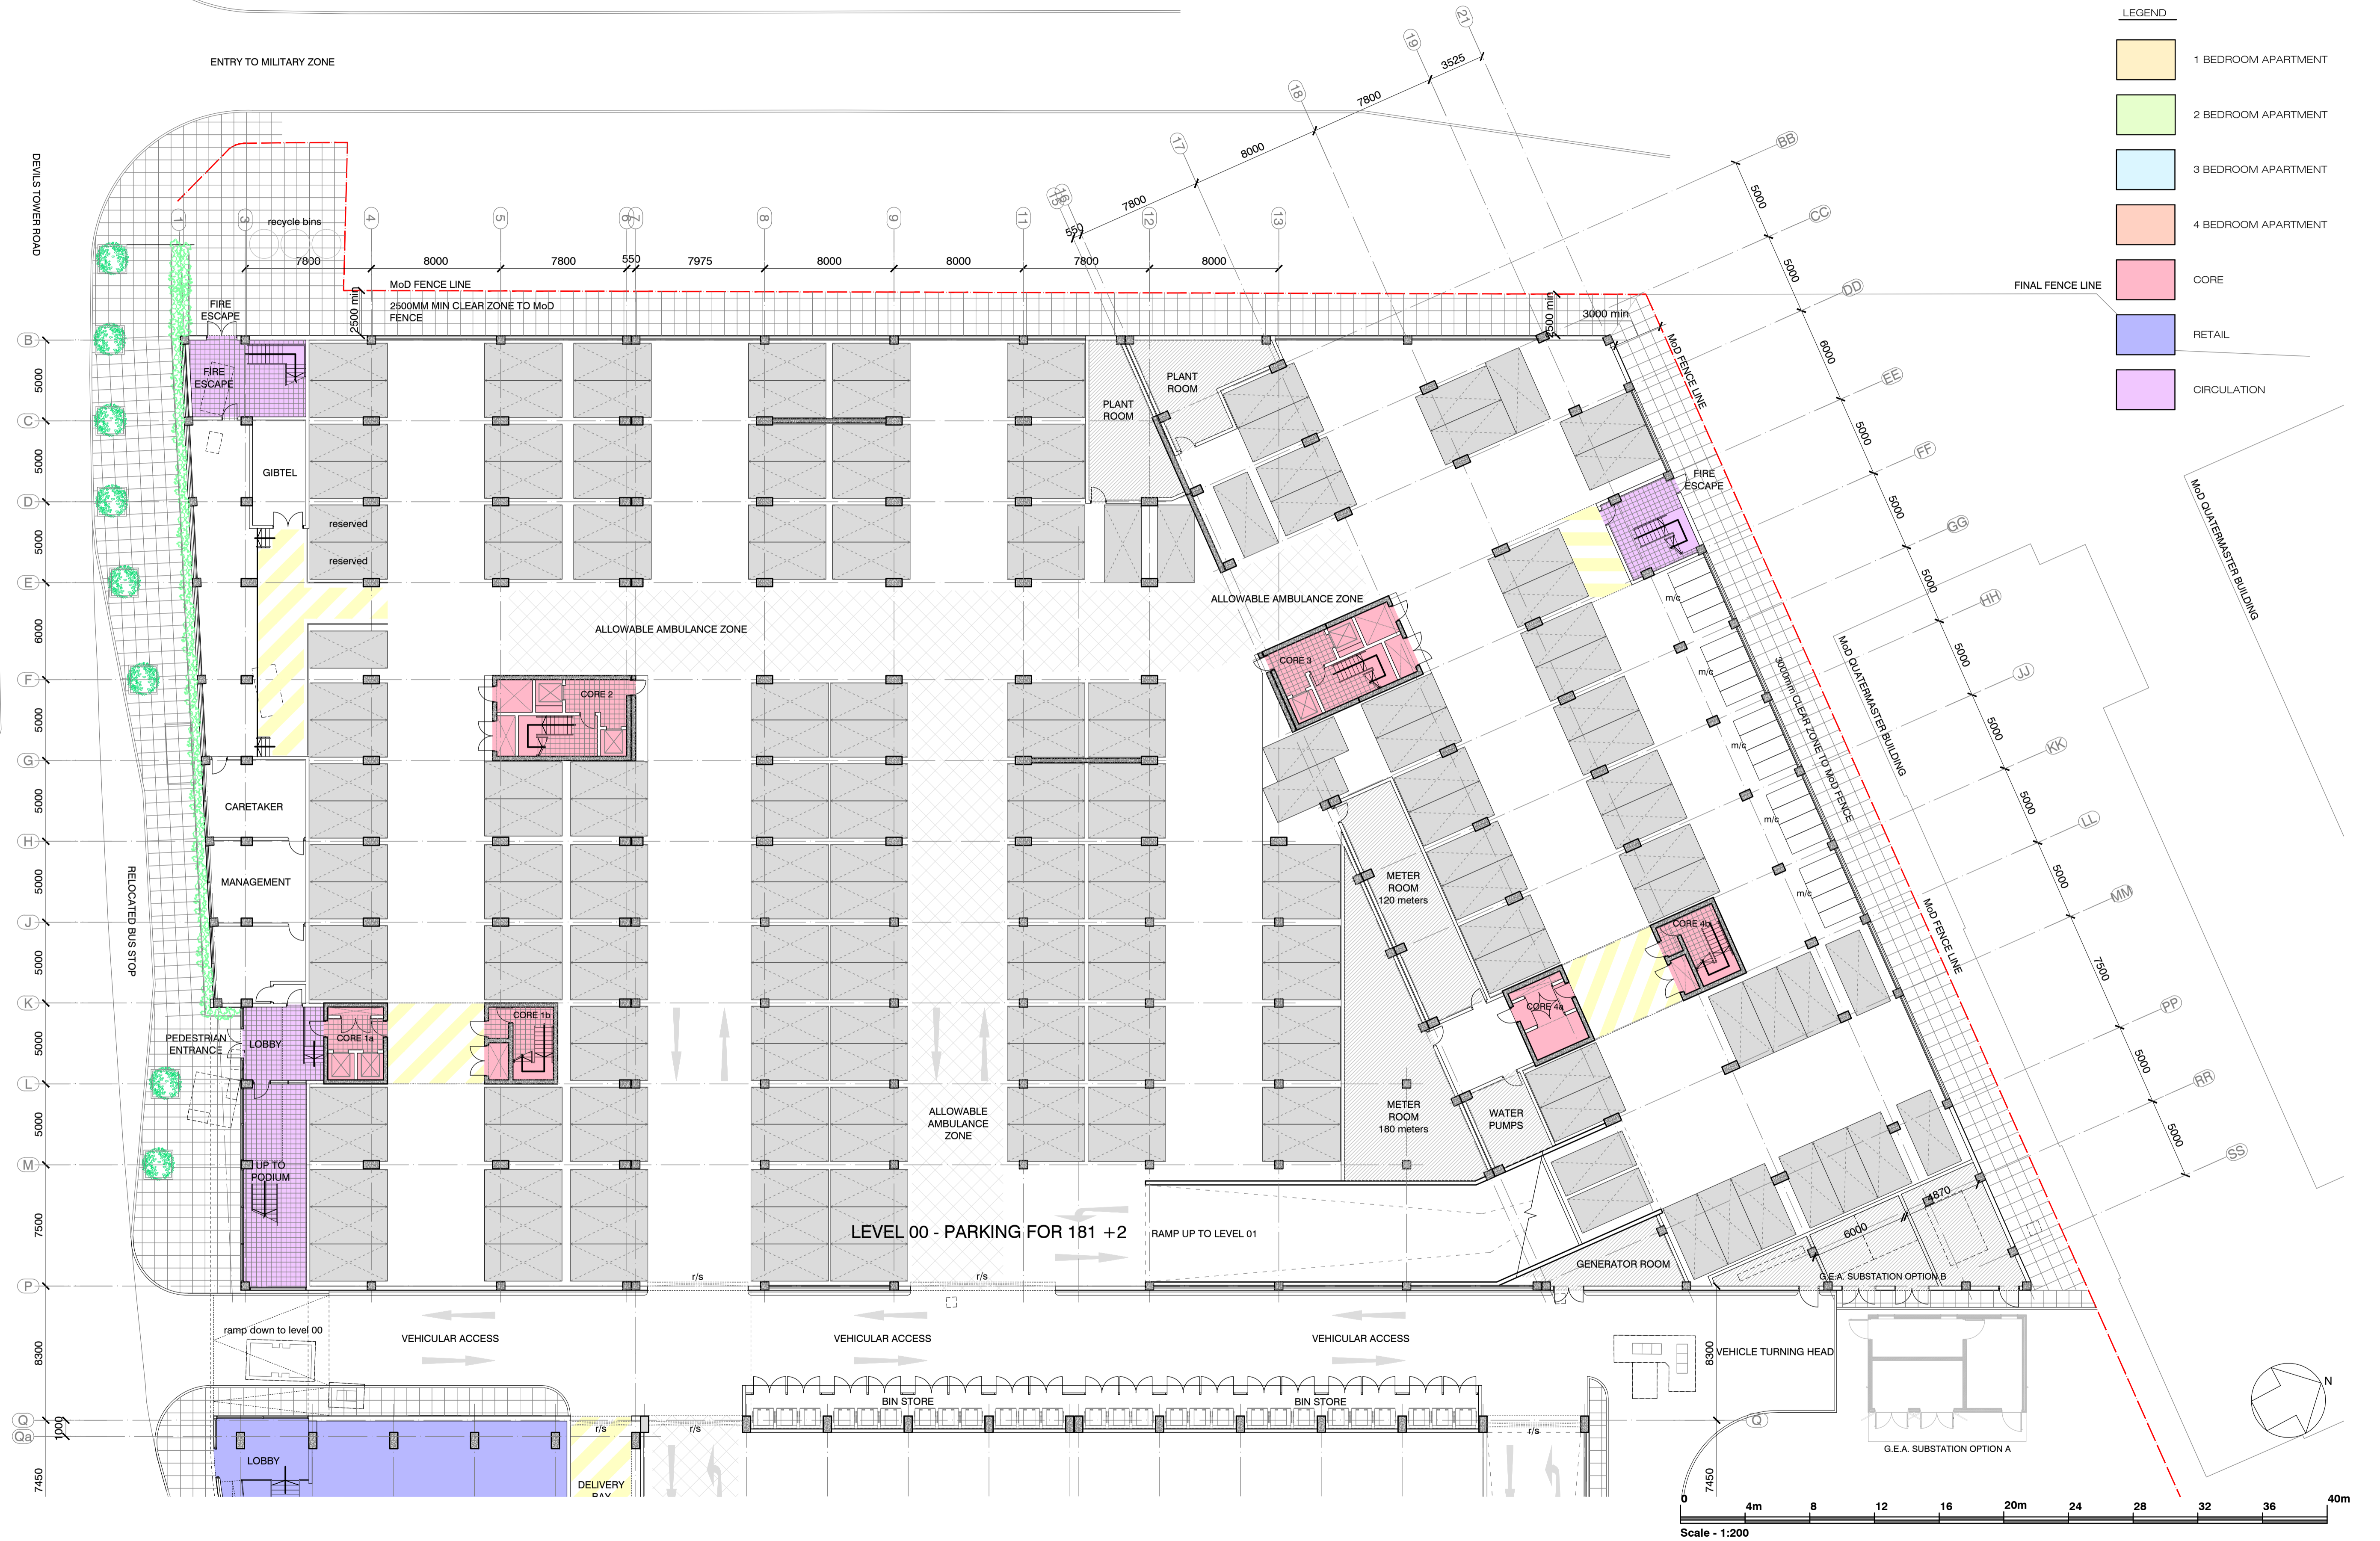

GENERAL ARRANGEMENT PLAN - LEVEL 00 (ground) - scale 1:200
BLOCK ONE

GoG AERIAL FARM - housing scheme